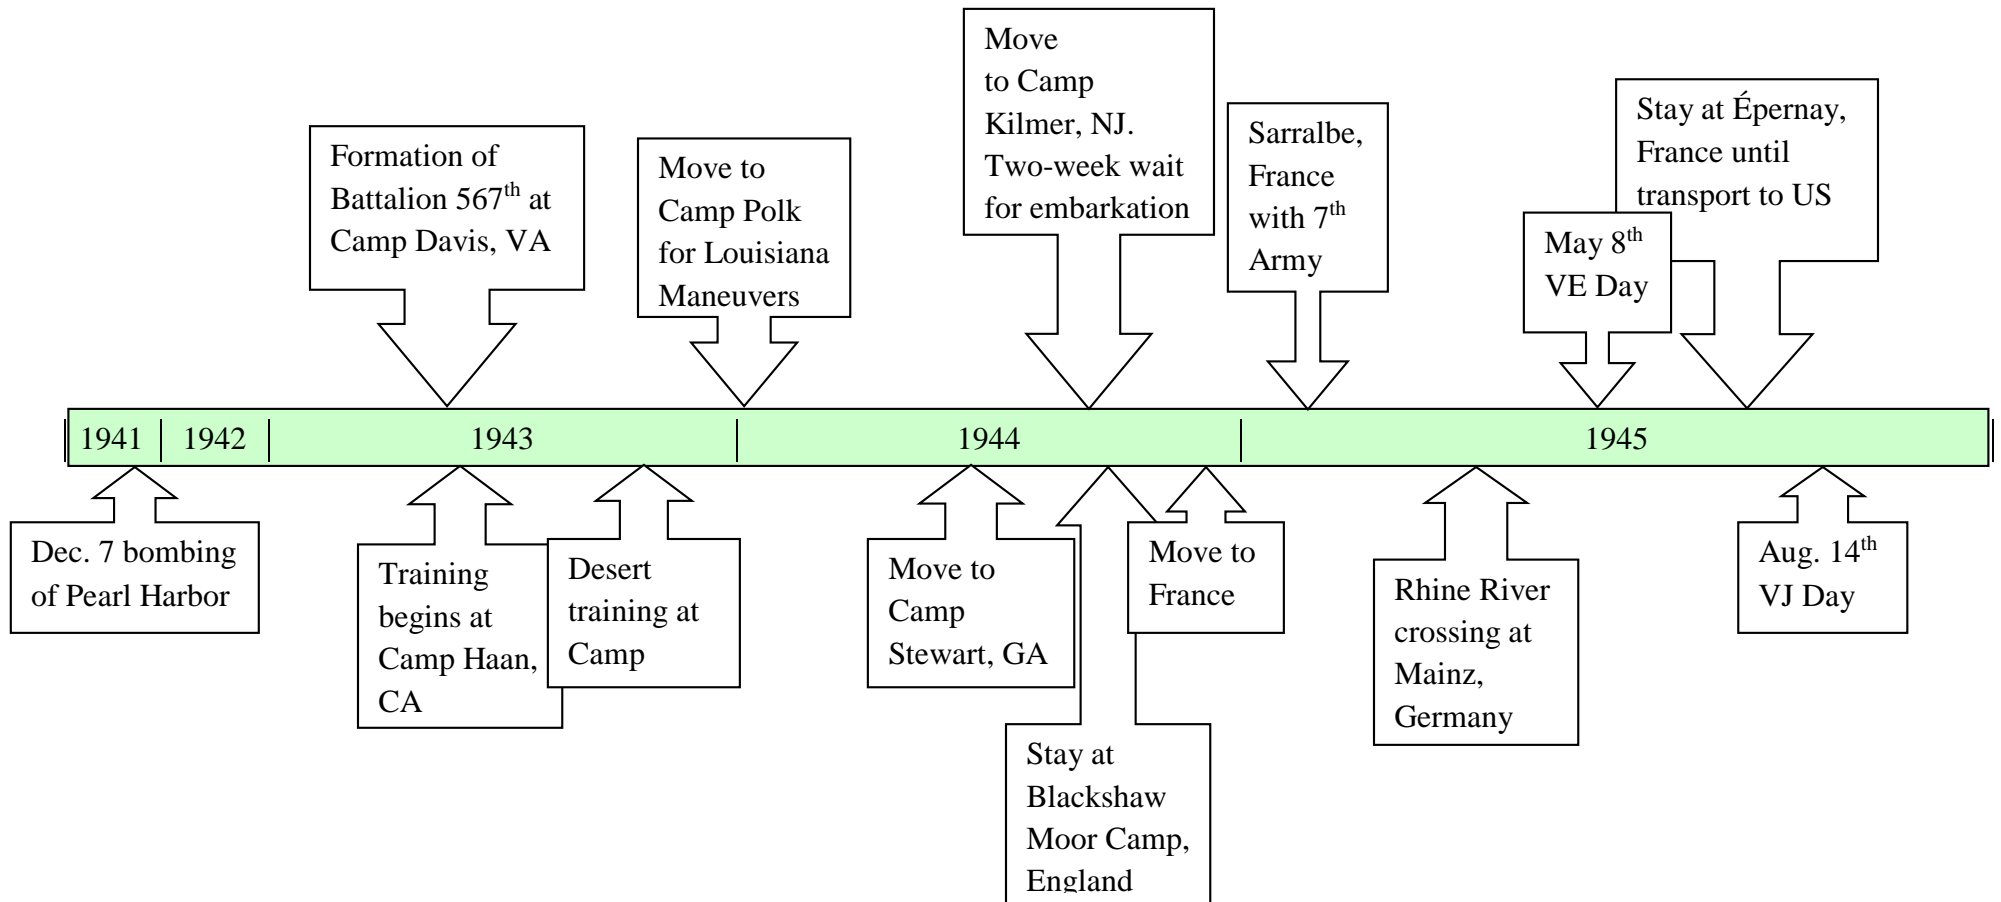

Timeline of Dog Battery Battalion 567th training stations throughout the United States and then postings overseas in Europe

Map of the United States

Note: Ilwaco, WA is the location of the former Fort Canby and where Chester Schliep spent his first year in the army.

European Cities and Places on the above map

- A Newport, United Kingdom
- B Blackshaw Moor, Buxton Road, Leek, Stafford
- C Southampton, UK
- D Le Havre, France
- E Eilendorf, Germany
- F Thionville, France
- G Etting, France
- H Mainz, Germany
- I Bad Langensalza, Germany
- J Pfatter, Germany
- K Egloffsteinerhüll, Germany
- L Épernay, France