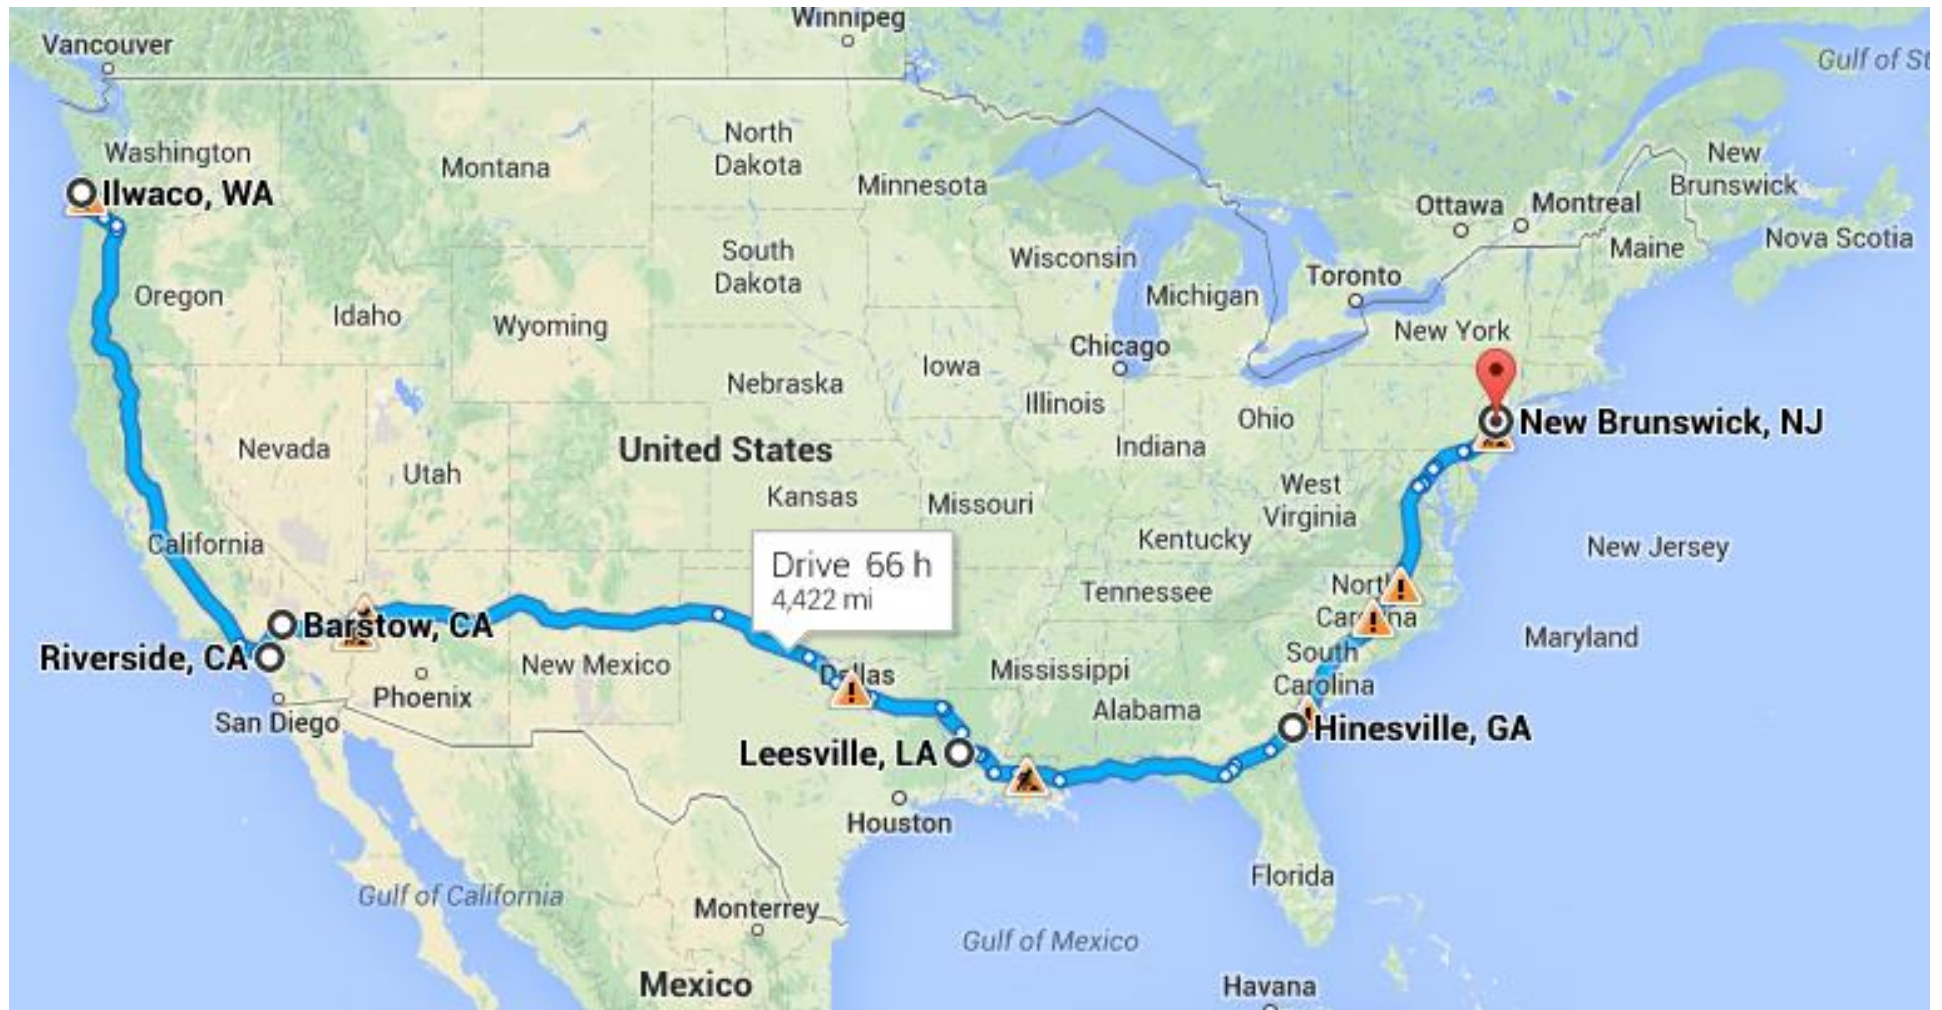

## Timeline of Battalion 567th training stations throughout the United States and then postings overseas in Europe

## Map of the United States

**Note:** Ilwaco, WA is the location of the former Fort Canby and where Chester Schliep spent his first year in the army.

# Map of Military Postings in England and on the Continent

## European Cities and Places on the above map

- A Liverpool, Merseyside, UK
- B Blackshaw Moor, Buxton Road, Leek, Stafford
- C Southampton, UK
- D Le Havre, France
- E Hirson, France
- F Vise, Belgium
- G Aachen, Germany
- H Dinant, Belgium
- I Charleville-Mézières, France
- J Metz, France
- K Sierck-les-Bains, France
- L Mainz, Germany
- M Wiesbaden, Germany
- N Bad Langensalza, Germany
- O Schweinfurt, Germany
- P Würzburg, Germany
- Q Nuremberg, Germany
- R Regensburg, Germany
- S Forchheim, Germany
- T Suippes, France
- U Épernay, France